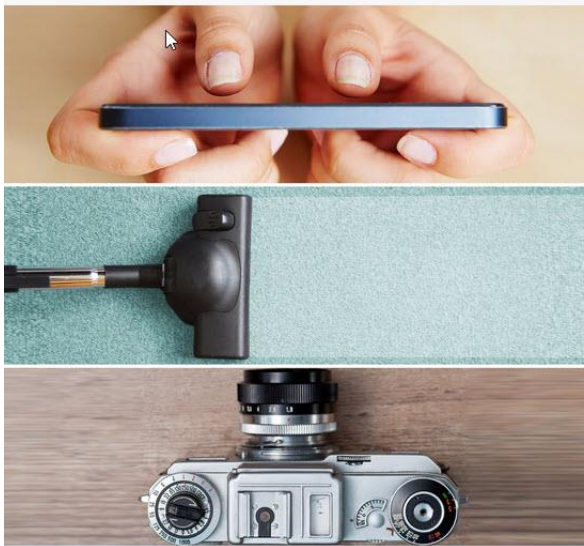

Box Product Royal

Best Arrivals

Dress Shoes

\$28.00 excl tax

Electronic & Educational Toys

\$12.00 excl tax

Glass Vase

\$18.00 excl tax